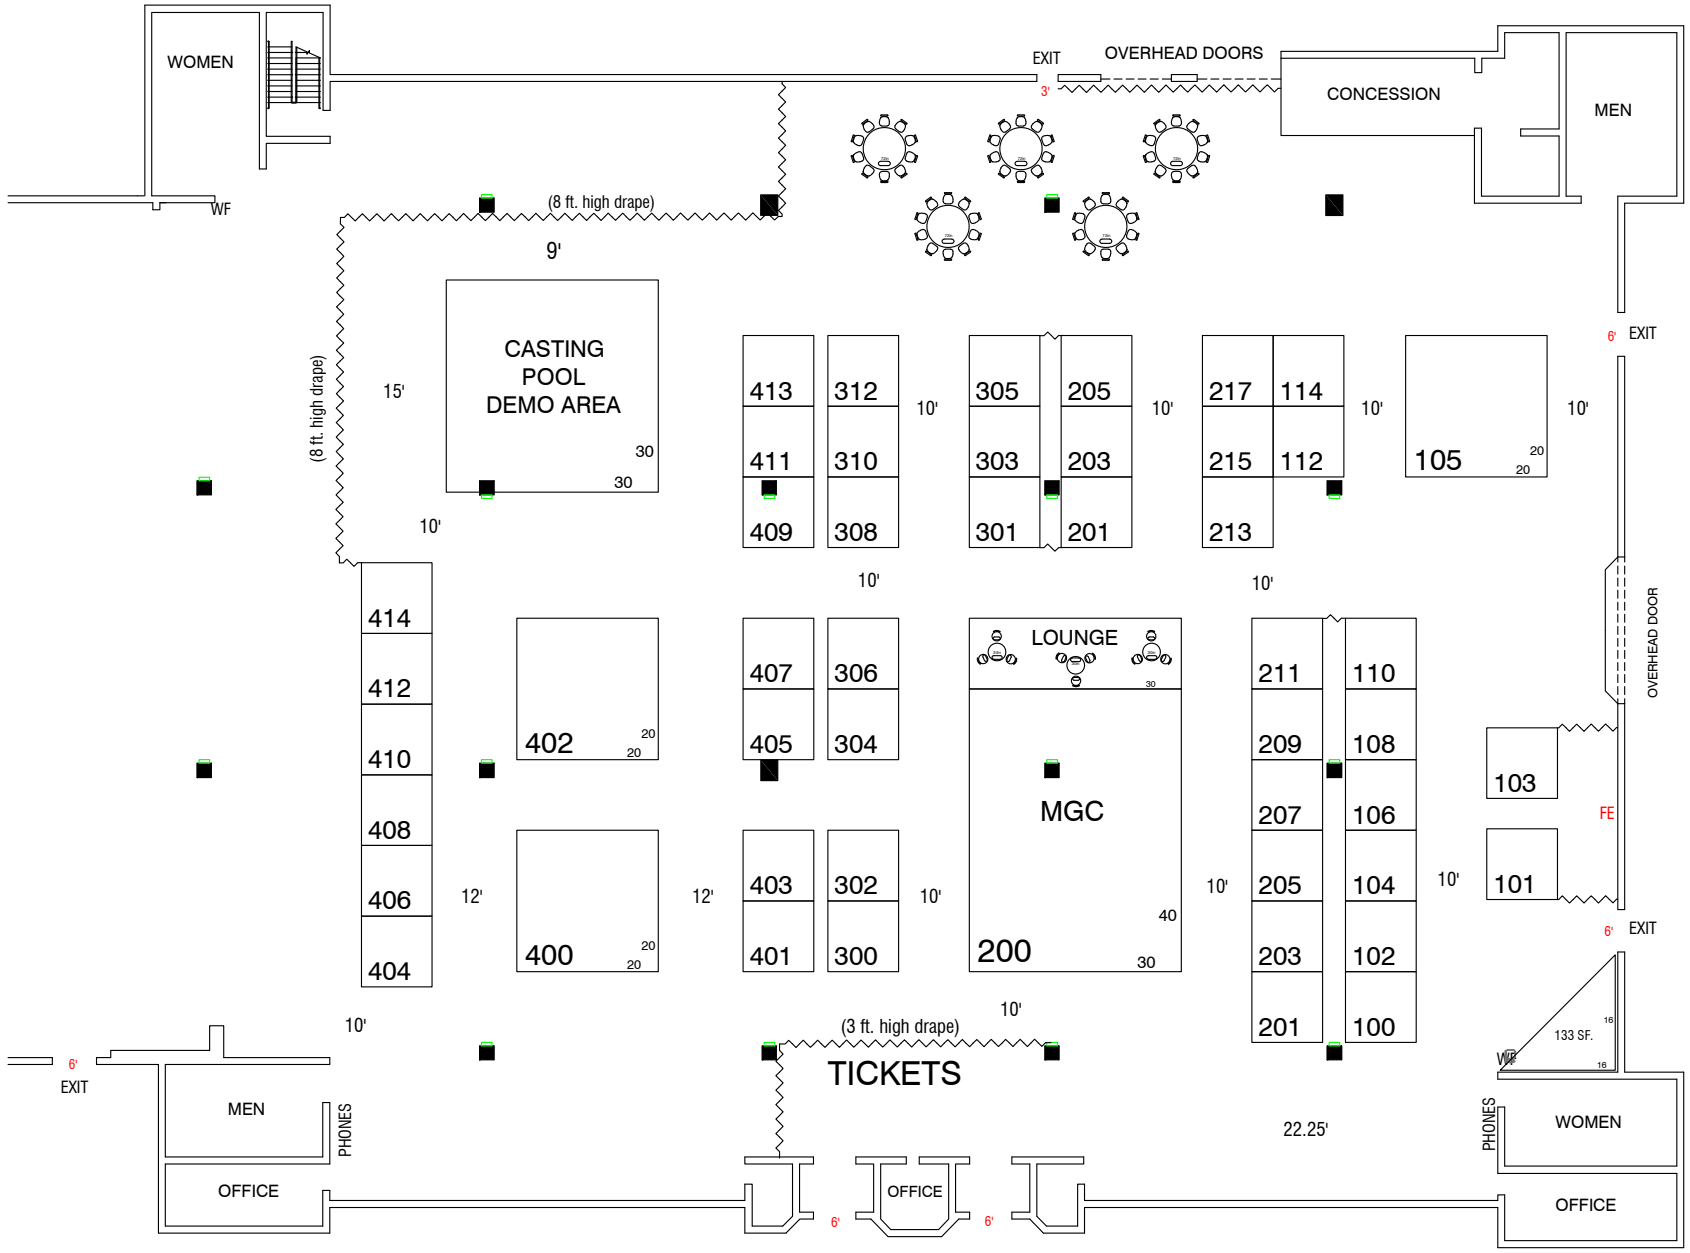

Northeast Swim Bait Expo
 April 9-10, 2022
 Royal Plaza Hotel & Trade Center
 Marlborough, Massachusetts

Block.....Count

30x40.....	1
30x10.....	1
30x30.....	1
20x20.....	3
10x10.....	45
72" round.....	5
30" round.....	3

■ - 2'x2' column
 Aisle widths as noted
 Ceiling height 21'

ENTRANCE