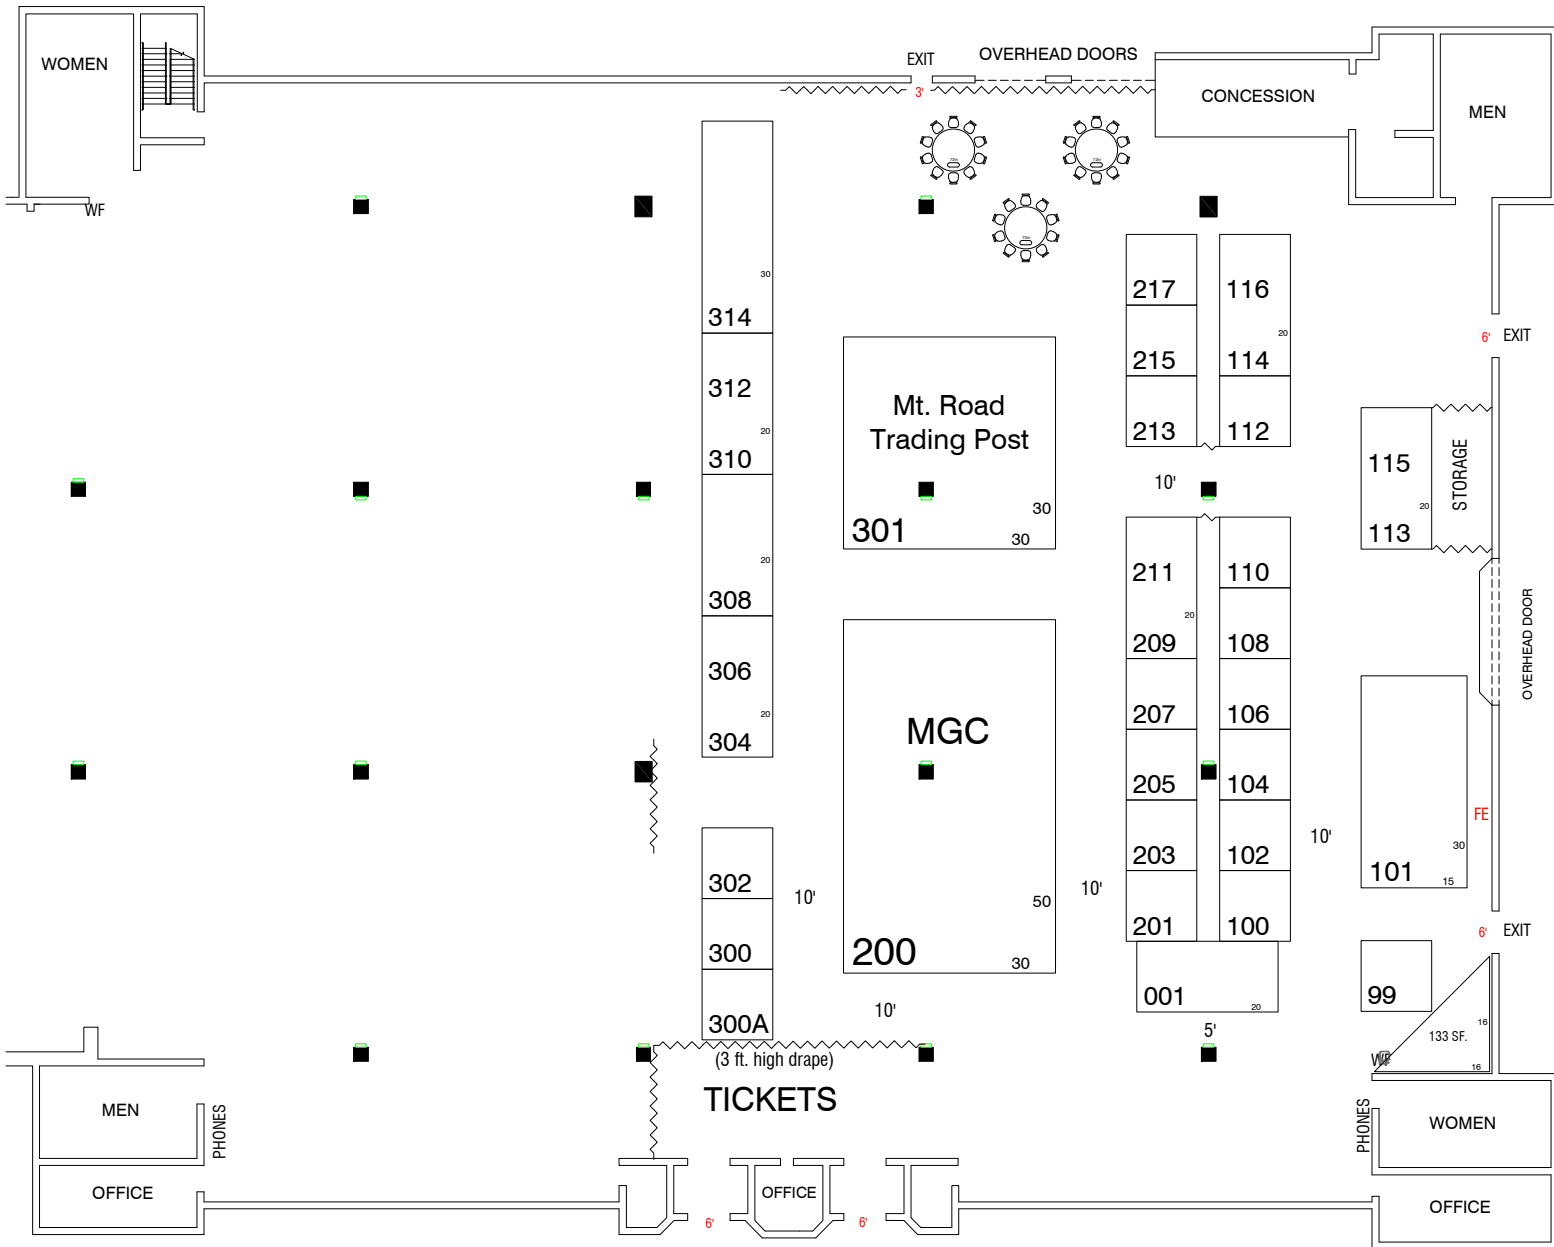

Northeast Swim Bait Expo
 April 9-10, 2022
 Royal Plaza Hotel & Trade Center
 Marlborough, Massachusetts

Block.....	Count
1x133.....	1
30x30.....	1
15x30.....	1
10x30.....	1
30x50.....	1
10x20.....	7
10x10.....	18
72" round.....	3

■ - 2'x2' column
 Aisle widths as noted
 Ceiling height 21'

DRAWINGS AS OF 4/4/2022 CM
 0 5 10 20 30